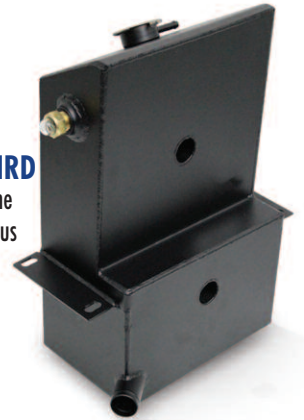

Medium / Heavy Duty Truck and Bus

SURGE TANKS

Northern Radiator offers a large selection of heavy duty, replacement surge tanks for many truck and bus high failure rate applications. For a complete listing go to www.northernfactory.com

▶ **237035 : BLUE BIRD**
FITS: '11-'14 Vision Bus w/CAT
or Cummins Engines
OE #10009977

▶ **237022 : BLUE BIRD**
FITS: AARE, A3RE & TCRE Bus
OE #01802370

▶ **237045 : BLUE BIRD**
FITS: '13-'15 Rear Engine
T3 Model All American Bus
OE #10032779

▶ **237017 : FORD**
OE #E9TD8A080BA

▶ **237046 : FREIGHTLINER**
FITS: Cascadia, Coronado SD114,
122, Western Star 5700
OE #A0525263000,
A0525263001

▶ **237032 : FREIGHTLINER/INT'L**
FITS: Chassis Bus w/FS-65 Body
& Mercedes 904 Engine, Also fits several
International models
OE #VMLT3360A, 1619114C5