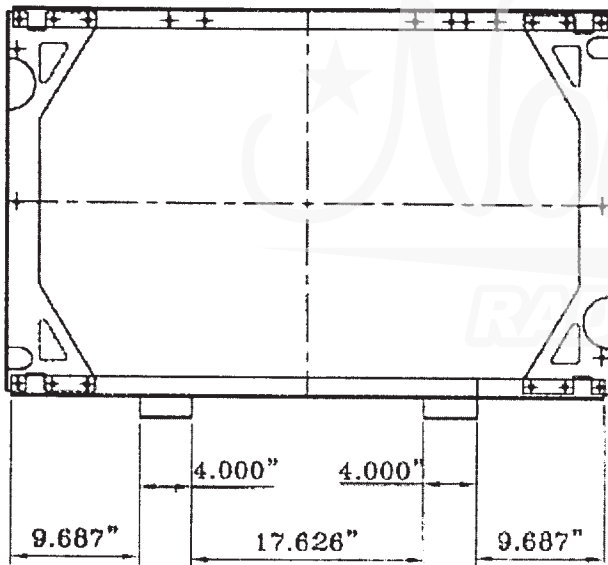

RADIATOR 239349

Frame Mounts same as 239349 with frame.

Part #239324

Includes: Frame mounts are in the middle

Part #239323

Includes: Frame mounts are on the outside